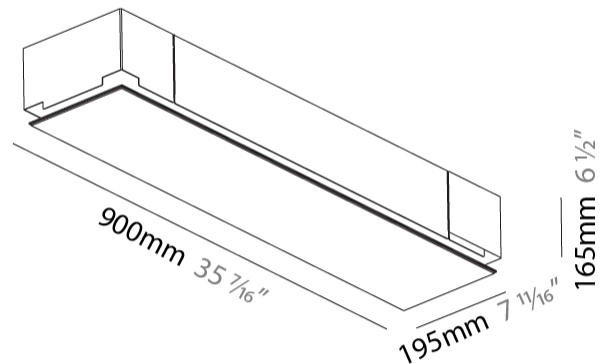

GENERAL

Series: Pi2
Subseries: Pi2 Whiteline
Brand: Prolicht
Division: Architectural
Mounting Type: Trimless
Mounting Location: Ceiling
Subcategory: Ambient

PHYSICAL

Shape: Rectangle
Length (mm): 900
Length (in): 35 7/16
Width (mm): 195
Width (in): 7 11/16
Depth (mm): 165
Depth (in): 6 1/2
Ceiling Thickness (mm): 10 / 12.5 / 15 / 25 / 30
Ceiling Thickness (in): 3/8 or 1/2 or 9/16 or 1 or 1 3/16
Min. Recessing Depth (mm): 180
Min. Recessing Depth (in): 7 1/16
Light Distribution: Direct
Weight (kg): 6.1
Weight (lbs): 13.42
Diffuser: PMMA - Opal
Fixture Material: Extruded Aluminum / Steel
Cut-out Measurements: 935mm / 36 13/16" x 230mm / 9 1/16"
Upon Request: Unique Sizes Unique Ceiling Thickness Unique Mounting Depth Spot Inserts

ELECTRICAL

Lamp Type: LED (Zhaga Standard)
Total Output Wattage (W): 28.7
Dimming: [Tri-Mode (Non-Dimming and Phase Dimming (120Vac only) and 0-10V Dimming)](#)
Driver Included: Yes
Driver Location: Integrated
Driver Type: Constant Current - Universal
Driver Class: Class 2
Input Voltage (V): 120 - 277
Constant Current (MA): 500

LED

Color Temperature (°K): 3000 / 3500 / 4000
Max. Delivered Lumen (lm): 2340 / 2518 / 2570
CRI: >80 CRI
Efficiency (%): 59.6
Lamp Life (hrs): 50000
Upon Request: RGB-W Tunable White Special Color Temperature CRI90

OPTICAL

RATINGS AND CERTIFICATIONS

Certified By: Certified for North American Standards
IP rating: IP20