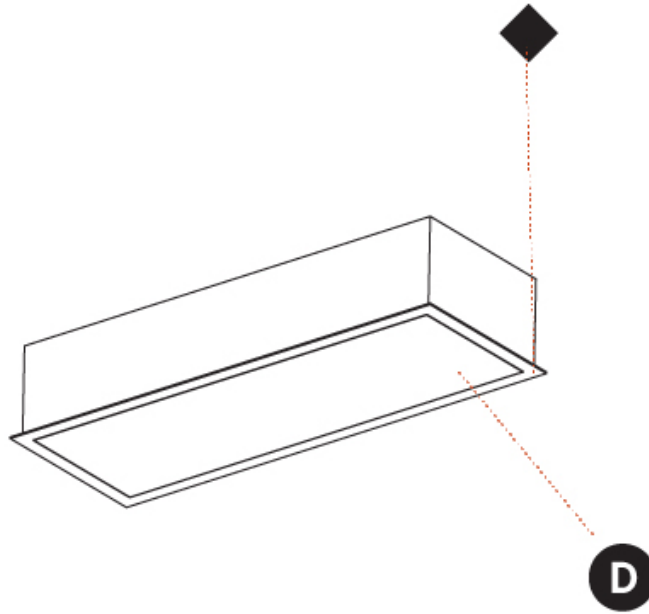

PI2 WHITELINE RECESSED

A37555-

PROJECT

TYPE

SPECIFIER

QUANTITY

DATE